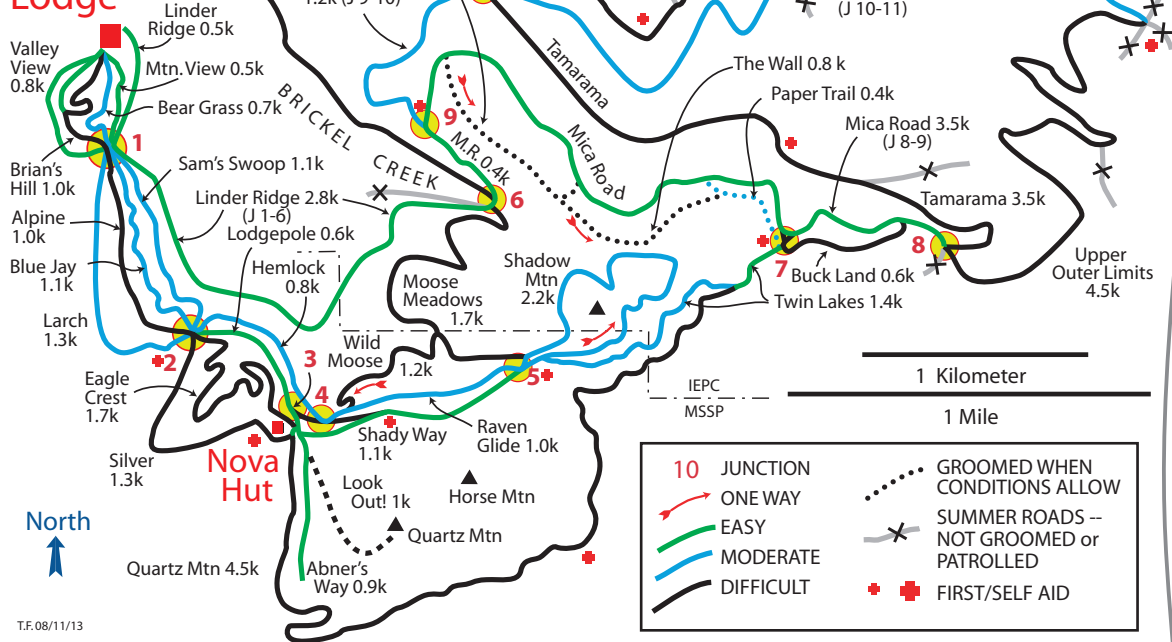

Mt. Spokane Cross-Country Ski Park

a partnership of Mt. Spokane State Park, Inland Empire Paper Co., and Spokane Nordic Ski Association.

Selkirk Lodge

T.F.08/11/13

Map sponsored by

NUMERICA
CREDIT UNION

BRIAN T. HAWKINS
BUILDER LLC