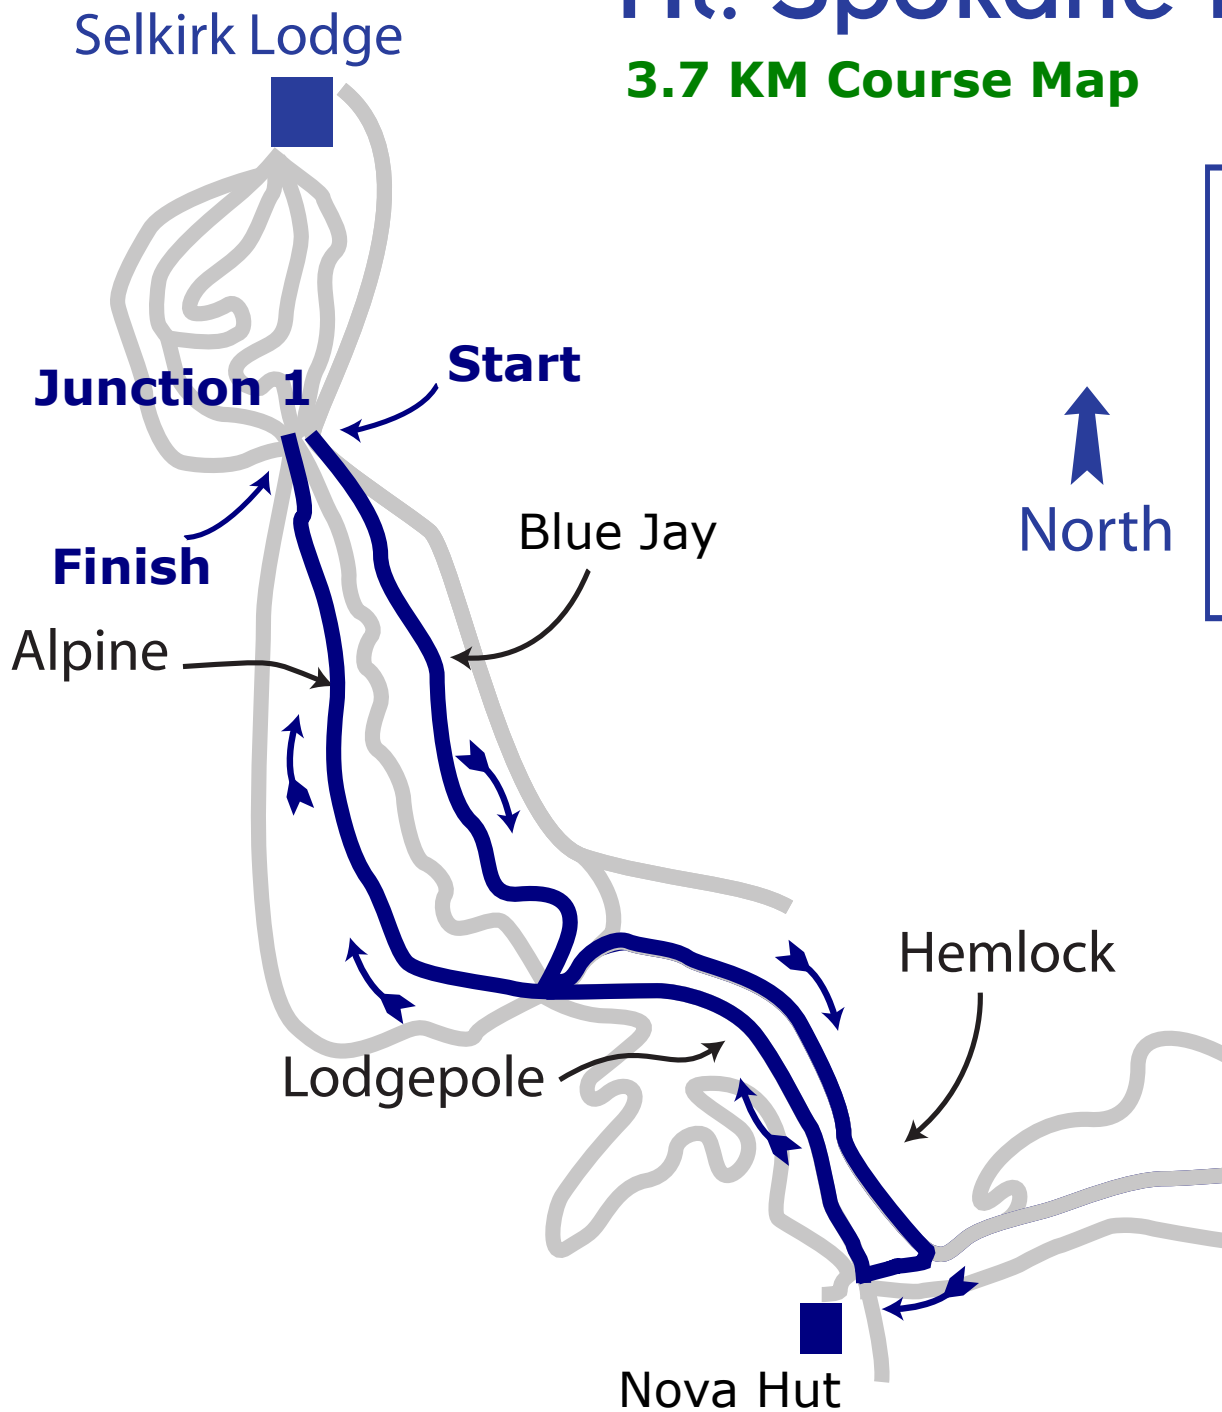

- Bear Grass
- Junction 1
- Brian's Hill

Finish: Learning Area

Saturday 1.26K Skate Sprint Course

Selkirk Lodge

Trail Order

Start: Learning Area

- Bear Grass

- Junction 1

- Brian's Hill

Finish: Learning Area

Mt. Spokane Nordic Cup / JNQ

5km Course Map

Trail Order

Start: Junction 1

- Blue Jay
- Hemlock
- Shady Way Cutoff
- Shady Way
- Eagle Crest
- Alpine

Finish/Lap: Alpine to Blue Jay at Junction 1

Mt. Spokane Nordic Cup / JNQ

3.7 KM Course Map

Trail Order

Start: Junction 1

- Blue Jay
- Hemlock
- Lodge Pole
- Alpine

Finish: Junction 1

Ascent	52 m
Descent	55 m
Max Elevation	1,449 m
Min Elevation	1,393 m