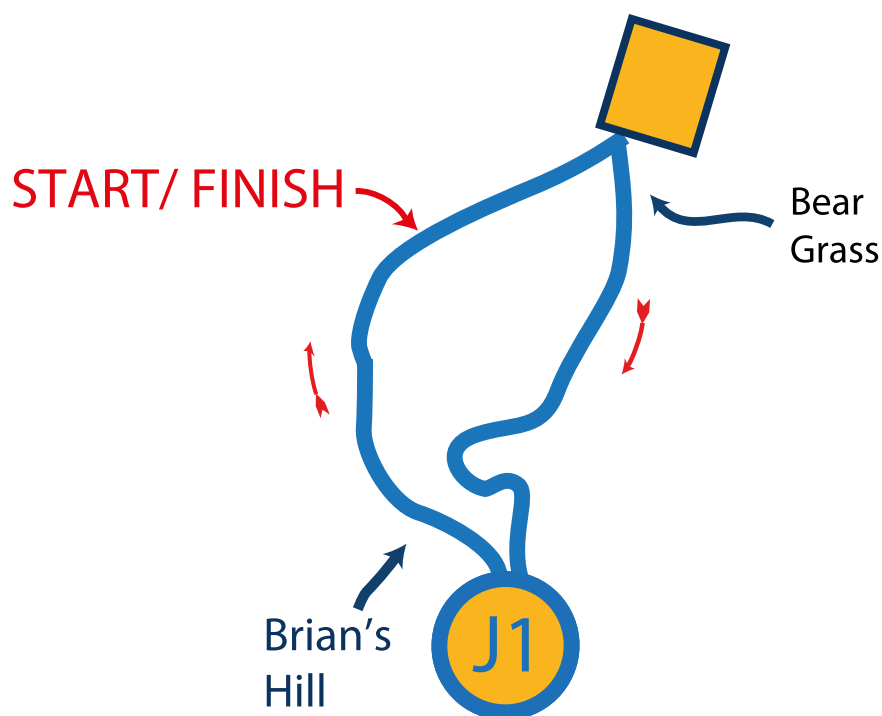

Course Maps

Mt. Spokane Nordic Cup 2024
Saturday Skate Sprint Course

1.26K Skate Sprint Course - Saturday 2/17

Elevation

Elevation Gain 83 ft

Max Elevation 4,650 ft

Trail Order

Start: Learning Area

- Bear Grass
- Junction 1
- Brian's Hill

Finish: Learning Area

Saturday 1.26K Skate Sprint Course

Selkirk Lodge

Trail Order

Start: Learning Area

- Bear Grass

- Junction 1

- Brian's Hill

Finish: Learning Area

Mt. Spokane Nordic Cup / JNQ

5km Course Map

Trail Order

Start: Junction 1

- Blue Jay
- Hemlock
- Shady Way Cutoff
- Shady Way
- Eagle Crest
- Alpine

Finish/Lap: Alpine to Blue Jay at Junction 1

Mt. Spokane Nordic Cup / JNQ

3.7 KM Course Map

Trail Order

Start: Junction 1

- Blue Jay
- Hemlock
- Lodge Pole
- Alpine

Finish: Junction 1

Ascent	52 m
Descent	55 m
Max Elevation	1,449 m
Min Elevation	1,393 m