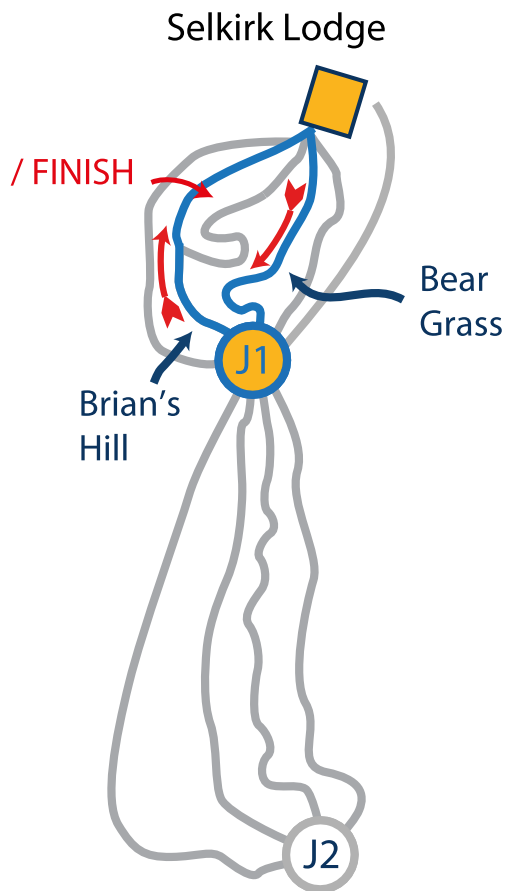

Course Maps

Mt. Spokane Nordic Cup 2024
Saturday Skate Sprint Course

1.26K Skate Sprint Course - Saturday 2/17

Elevation

Elevation Gain 83 ft

Max Elevation 4,650 ft

Trail Order

Start: Learning Area

- Bear Grass
- Junction 1
- Brian's Hill

Finish: Learning Area

Saturday 1.26K Skate Sprint Course

Selkirk Lodge

Trail Order

Start: Learning Area

- Bear Grass

- Junction 1

- Brian's Hill

Finish: Learning Area

Mt. Spokane Nordic Cup / JNQ

5km Course Map

Trail Order

Start: Junction 1

- Blue Jay
- Hemlock
- Shady Way Cutoff
- Shady Way
- Eagle Crest
- Alpine

Finish/Lap: Alpine to Blue Jay at Junction 1

Mt. Spokane Nordic Cup / JNQ

3.7 KM Course Map

Trail Order

Start: Junction 1

- Blue Jay
- Hemlock
- Lodge Pole
- Alpine

Finish: Junction 1

Ascent	52 m
Descent	55 m
Max Elevation	1,449 m
Min Elevation	1,393 m