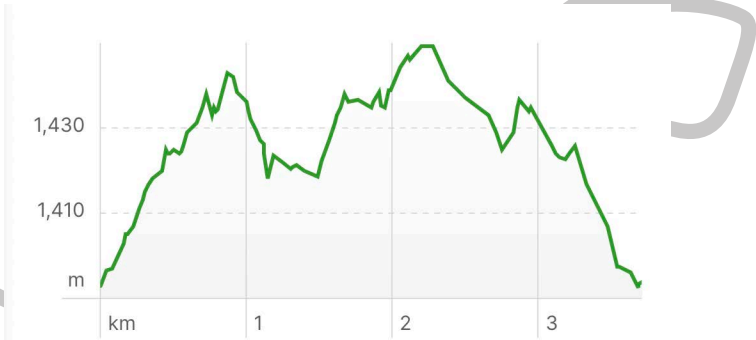

- Brian's Hill

Finish: Learning Area

Mt. Spokane Nordic Cup / JNQ

5km Course Map

Trail Order

Start: Junction 1

- Blue Jay
- Hemlock
- Shady Way Cutoff
- Shady Way
- Eagle Crest
- Alpine

Finish/Lap: Alpine to Blue Jay at Junction 1

Mt. Spokane Nordic Cup / JNQ

3.7 KM Course Map

Trail Order

Start: Junction 1

- Blue Jay
- Hemlock
- Lodge Pole
- Alpine

Finish: Junction 1

Ascent	52 m
Descent	55 m
Max Elevation	1,449 m
Min Elevation	1,393 m