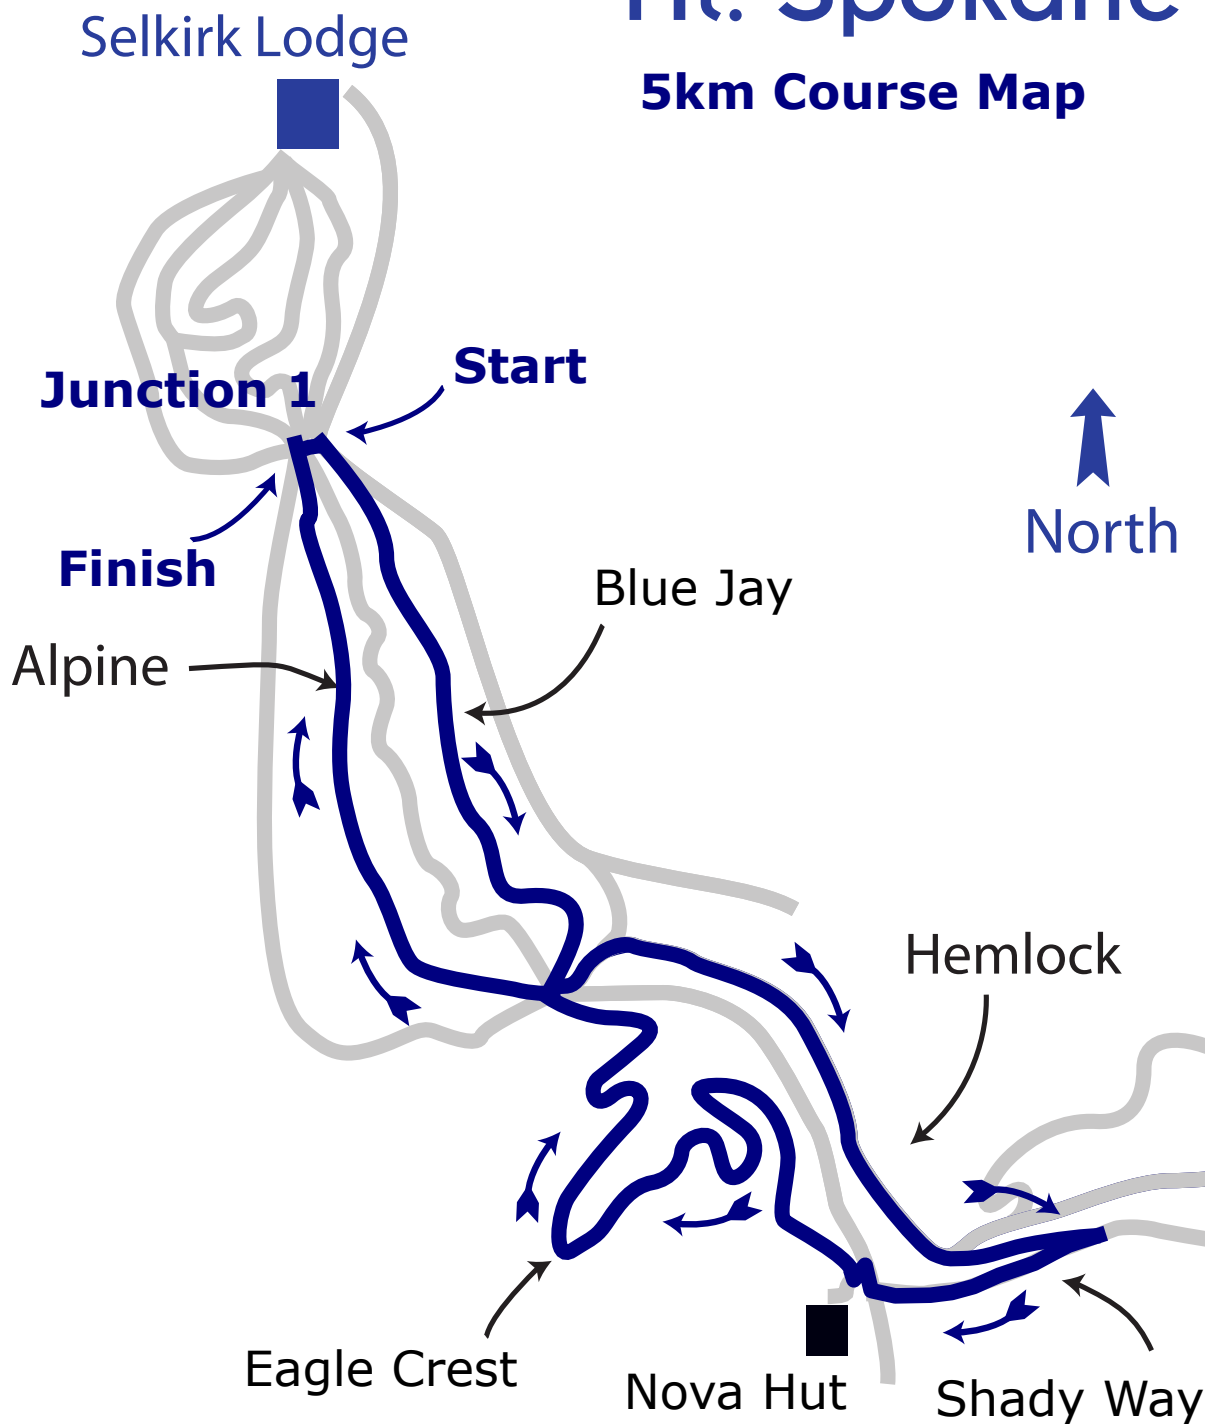

Course Maps

Mt. Spokane Nordic Cup 2024
Saturday Skate Sprint Course

1.26K Skate Sprint Course - Saturday 2/17

Elevation

Elevation Gain 83 ft

Max Elevation 4,650 ft

Trail Order

Start: Learning Area

- Bear Grass
- Junction 1
- Brian's Hill

Finish: Learning Area

Saturday 1.26K Skate Sprint Course

Selkirk Lodge

Trail Order

Start: Learning Area

- Bear Grass

- Junction 1

- Brian's Hill

Finish: Learning Area

Mt. Spokane Nordic Cup / JNQ

5km Course Map

Trail Order

Start: Junction 1

- Blue Jay
- Hemlock
- Shady Way Cutoff
- Shady Way
- Eagle Crest
- Alpine

Finish/Lap: Alpine to Blue Jay at Junction 1

Mt. Spokane Nordic Cup / JNQ

3.7 KM Course Map

Trail Order

Start: Junction 1

- Blue Jay
- Hemlock
- Lodge Pole
- Alpine

Finish: Junction 1

Ascent	52 m
Descent	55 m
Max Elevation	1,449 m
Min Elevation	1,393 m