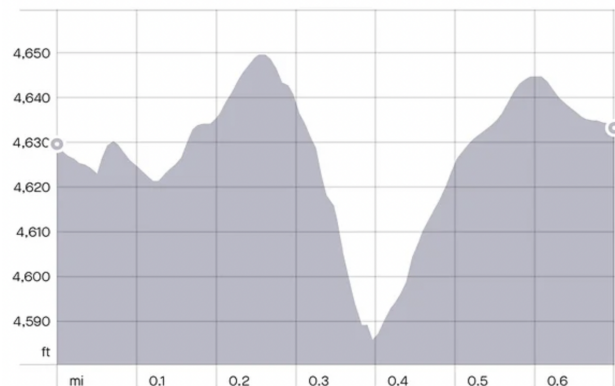

Course Maps

Mt. Spokane Nordic Cup 2024
Saturday Skate Sprint Course

1.26K Skate Sprint Course - Saturday 2/17

Elevation

Elevation Gain 83 ft

Max Elevation 4,650 ft

Trail Order

Start: Learning Area

- Bear Grass
- Junction 1
- Brian's Hill

Finish: Learning Area

Saturday 1.26K Skate Sprint Course

Selkirk Lodge

Trail Order

Start: Learning Area

- Bear Grass

- Junction 1

- Brian's Hill

Finish: Learning Area

Mt. Spokane Nordic Cup / JNQ

5km Course Map

Trail Order

Start: Junction 1

- Blue Jay
- Hemlock
- Shady Way Cutoff
- Shady Way
- Eagle Crest
- Alpine

Finish/Lap: Alpine to Blue Jay at Junction 1

Mt. Spokane Nordic Cup / JNQ

3.7 KM Course Map

Trail Order

Start: Junction 1

- Blue Jay
- Hemlock
- Lodge Pole
- Alpine

Finish: Junction 1

Ascent	52 m
Descent	55 m
Max Elevation	1,449 m
Min Elevation	1,393 m