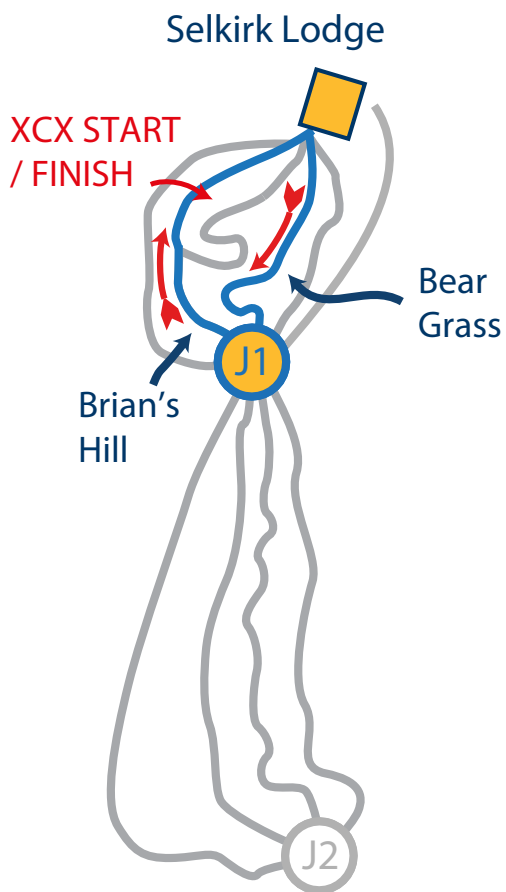

Course Maps

Mt. Spokane Nordic Cup 2022
XCX Saturday / Classic Sunday

Saturday XCX Sprint

Sunday Classic Distance

XCX Trail Order

Start: Learning Area

- Bear Grass
- Junction 1
- Brian's Hill

Finish: Junction 1

5k Trail Order

Start: Junction 1

- Alpine
- Eagle Crest
- Silver
- Larch

Finish: Junction 1