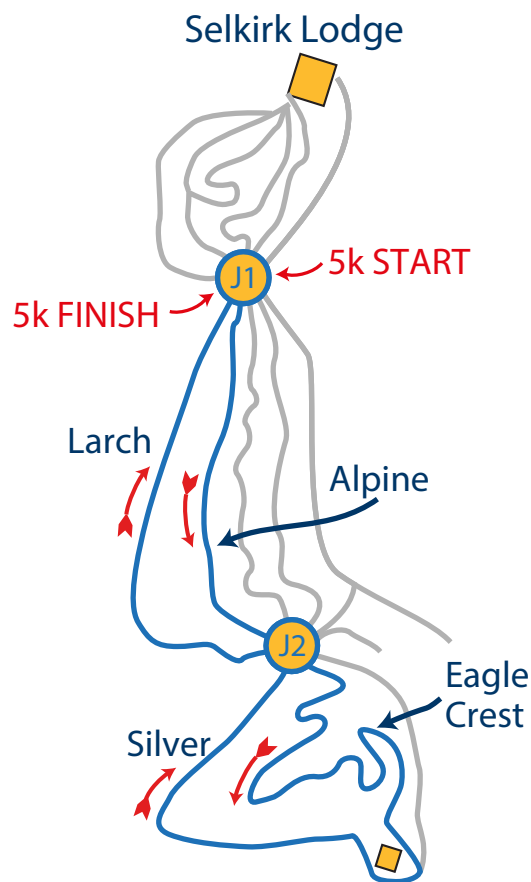

Course Maps

Mt. Spokane Nordic Cup 2022
XCX Saturday / Classic Sunday

Saturday XCX Sprint

Sunday Classic Distance

XCX Trail Order

Start: Learning Area

- Bear Grass
- Junction 1
- Brian's Hill

Finish: Junction 1

5k Trail Order

Start: Junction 1

- Alpine
- Eagle Crest
- Silver
- Larch

Finish: Junction 1