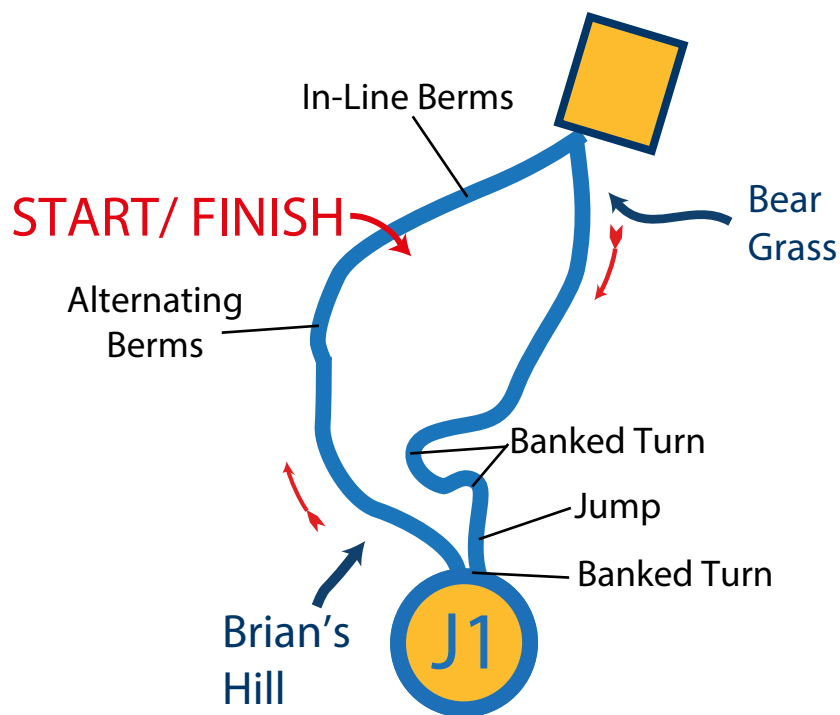

Course Maps

Mt. Spokane Nordic Cup 2022
XCX Saturday / Classic Sunday

Saturday XCX Sprint

Sunday Classic Distance

XCX Trail Order

Start: Learning Area
- Bear Grass
- Junction 1
- Brian's Hill
Finish: Learning Area

5k Trail Order

Start: Junction 1
- Alpine
- Eagle Crest
- Silver
- Larch
Finish: Junction 1

Saturday XCX Sprint

Selkirk Lodge

XCX Trail Order

Start: Learning Area

- Bear Grass

- Junction 1

- Brian's Hill

Finish: Learning Area