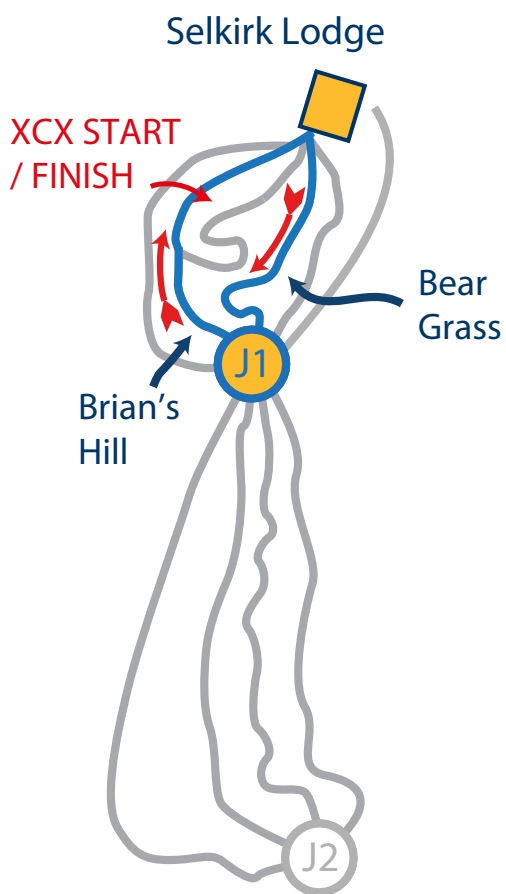

Course Maps

Mt. Spokane Nordic Cup 2022
XCX Saturday / Classic Sunday

Saturday XCX Sprint

Sunday Classic Distance

XCX Trail Order

Start: Learning Area
- Bear Grass
- Junction 1
- Brian's Hill
Finish: Learning Area

5k Trail Order

Start: Junction 1
- Alpine
- Eagle Crest
- Silver
- Larch
Finish: Junction 1

Saturday XCX Sprint

Selkirk Lodge

XCX Trail Order

Start: Learning Area

- Bear Grass

- Junction 1

- Brian's Hill

Finish: Learning Area