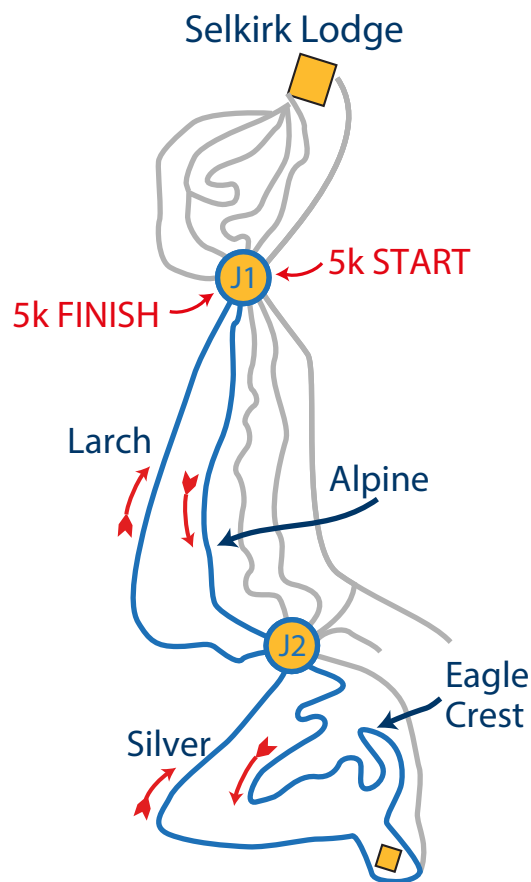

Course Maps

Mt. Spokane Nordic Cup 2022
XCX Saturday / Classic Sunday

Saturday XCX Sprint

Sunday Classic Distance

XCX Trail Order

Start: Learning Area
- Bear Grass
- Junction 1
- Brian's Hill
Finish: Learning Area

5k Trail Order

Start: Junction 1
- Alpine
- Eagle Crest
- Silver
- Larch
Finish: Junction 1

Saturday XCX Sprint

Selkirk Lodge

XCX Trail Order

Start: Learning Area

- Bear Grass

- Junction 1

- Brian's Hill

Finish: Learning Area